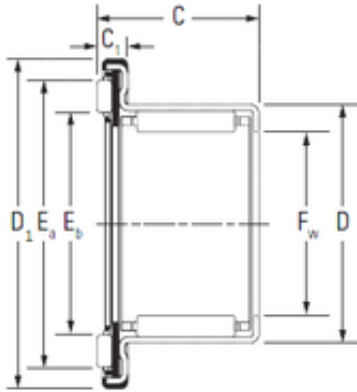

## China 6205 Bearing Supplier

Professional China Manufacturer Fabric Electric rubber V Belt Ribbed Belt For Wash Machine

Bearing No.

Size	25x37x22.2 mm
Bore Diameter	25 mm
Outer Diameter	37 mm
Width	22,2 mm
d	25 mm
D	37 mm
C	22,2 mm

Bearing 2D drawings and 3D CAD models