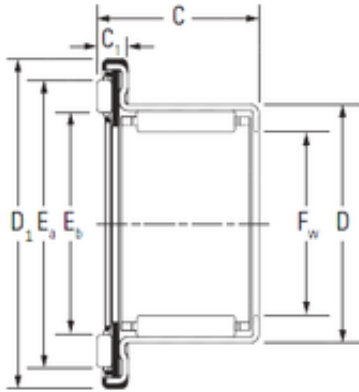

China 6205 Bearing Supplier

china wholesale v ribbed belts O A B SPC PK belt

Bearing No.

Size	25x37x22.2 mm
Bore Diameter	25 mm
Outer Diameter	37 mm
Width	22,2 mm
d	25 mm
D	37 mm
C	22,2 mm

Bearing 2D drawings and 3D CAD models