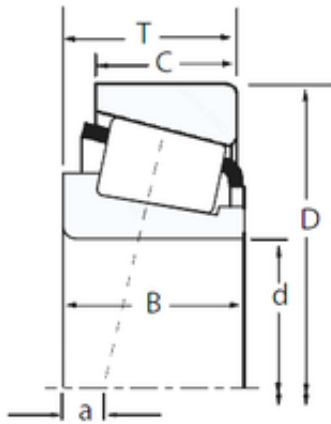

## China 6205 Bearing Supplier

Timken 32314 Taper Roller Bearing, 32314A  
Truck Roller Bearing 32313 32315 32316 Taper  
Roller Bearings

Bearing No. 32314

Size	70x150x54 mm
Bore Diameter	70 mm
Outer Diameter	150 mm
Width	54 mm
d	70 mm
D	150 mm
T	54 mm
B	51 mm
C	42 mm
R	3 mm
r	2,5 mm
Weight	4,39 Kg
Dynamic load rating radial (C)	366 kN
Calculation factor (e)	0,35

32314 Bearing 2D drawings and 3D CAD models